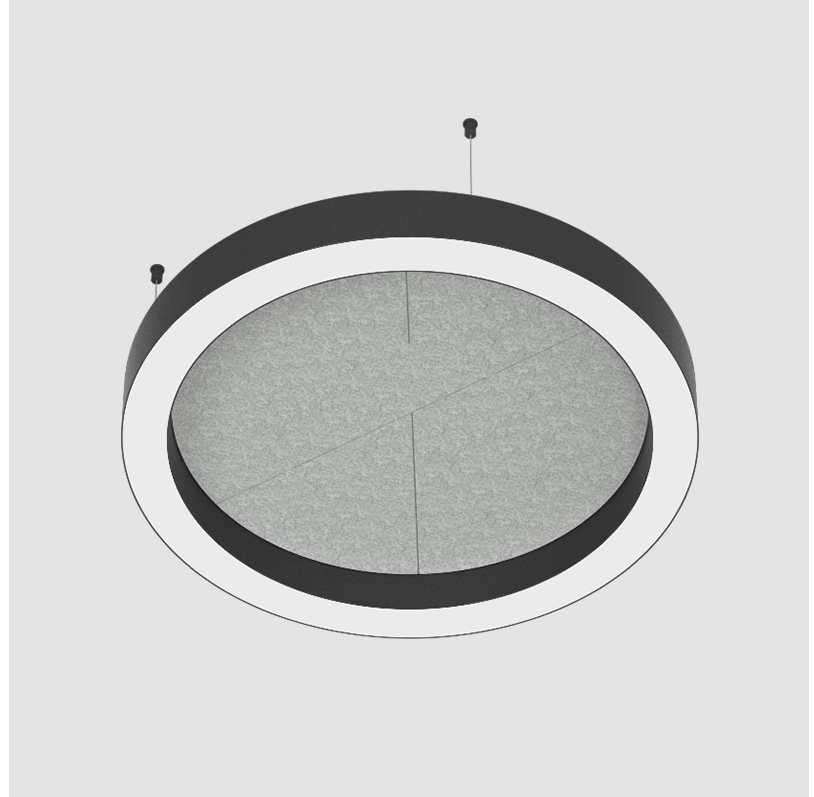

GENERAL

Series: Glorious Slim Acoustic
Brand: Prolicht
Division: Architectural
Mounting Type: Suspension
Mounting Location: Ceiling
Subcategory: Acoustic

PHYSICAL

Shape: Round
Length (mm): 800
Length (in): 31 1/2
Width (mm): 90
Width (in): 3 9/16
Light Distribution: Direct
Weight (kg): 9.026
Weight (lbs): 19.90
Diffuser: PMMA - Opal / Micro-Prism
Fixture Finish: SSR / BKV / CWI / CRY / HAB / UFT / ITA / RUA / FTG / MYG / LOD / PUS / FRO / FUP / KIA / POP / BLS / SPG / MEY / GOH / GUM / CHC / COM / ABZ / JAG / OBR / MOS / ROR
Accent Finish: ANC / ASH / BNA / BTC / BZE / CEL / EGG / EVG / FOG / FOS / FST / FUA / IRI / IRO / KHA / LIC / LIM / MER / MSN / MUS / ONX / PEA / PLU / POL / PPY / RAY / ROY / RST / STE / SWD / TAN / TAU
Fixture Material: Aluminum
Cable Details: 2 000mm / 78 3/4" or 6 000mm / 236 1/4" Transparent Cable

ELECTRICAL

Lamp Type: LED (Zhaga Standard)
Input Wattage (W): 52.1
Total Output Wattage (W): 47.3
Dimming: Non-Dimmable
Driver Included: Yes
Driver Location: Integrated
Driver Type: Constant Current - Universal
Driver Class: Class 2
Input Voltage (V): 120 - 277

LED

Color Temperature (°K): 2700 / 3000 / 3500 / 4000
Max. Delivered Lumen (lm): 6237 / 6388 / 4979 / 6768
Nominal Lumen (lm): 7955 / 8148 / 6351 / 8632
CRI: >90 CRI
Lamp Life (hrs): 50000

OPTICAL

RATINGS AND CERTIFICATIONS

Certified By: CSA Certified to UL and CSA Standards
IP rating: IP20