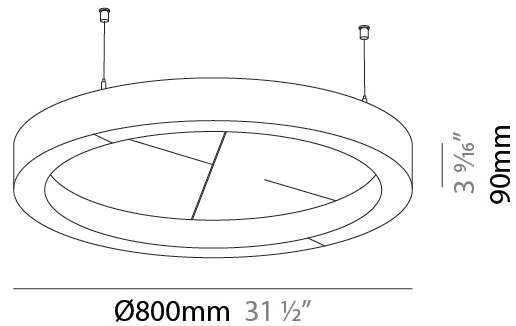

GENERAL

Series: Glorious Slim Acoustic
Brand: Prolicht
Division: Architectural
Mounting Type: Suspension
Mounting Location: Ceiling
Subcategory: Acoustic

PHYSICAL

Shape: Round
Length (mm): 800
Length (in): 31 1/2
Width (mm): 90
Width (in): 3 9/16
Light Distribution: Direct
Weight (kg): 9.026
Weight (lbs): 19.90
Diffuser: PMMA - Opal / Micro-Prism
Fixture Finish: SSR / BKV / CWI / CRY / HAB / UFT / ITA / RUA / FTG / MYG / LOD / PUS / FRO / FUP / KIA / POP / BLS / SPG / MEY / GOH / GUM / CHC / COM / ABZ / JAG / OBR / MOS / ROR
Accent Finish: ANC / ASH / BNA / BTC / BZE / CEL / EGG / EVG / FOG / FOS / FST / FUA / IRI / IRO / KHA / LIC / LIM / MER / MSN / MUS / ONX / PEA / PLU / POL / PPY / RAY / ROY / RST / STE / SWD / TAN / TAU
Fixture Material: Aluminum
Cable Details: 2 000mm / 78 3/4" or 6 000mm / 236 1/4" Transparent Cable

ELECTRICAL

Lamp Type: LED (Zhaga Standard)
Input Wattage (W): 52.1
Total Output Wattage (W): 47.3
Dimming: Non-Dimmable
Driver Included: Yes
Driver Location: Integrated
Driver Type: Constant Current - Universal
Driver Class: Class 2
Input Voltage (V): 120 - 277

LED

Color Temperature (°K): 2700 / 3000 / 3500 / 4000
Max. Delivered Lumen (lm): 6237 / 6388 / 4979 / 6768
Nominal Lumen (lm): 7955 / 8148 / 6351 / 8632
CRI: >90 CRI
Lamp Life (hrs): 50000

OPTICAL

RATINGS AND CERTIFICATIONS

Certified By: CSA Certified to UL and CSA Standards
IP rating: IP20