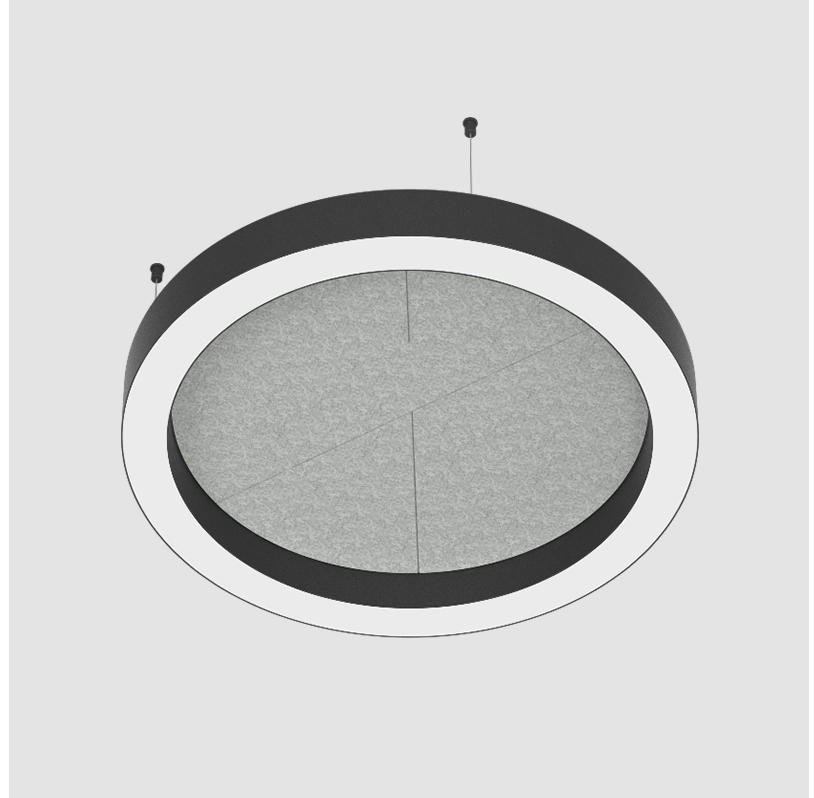

GENERAL

Series: Glorious Slim Acoustic
Brand: Prolicht
Division: Architectural
Mounting Type: Suspension
Mounting Location: Ceiling
Subcategory: Acoustic

PHYSICAL

Shape: Round
Length (mm): 800
Length (in): 31 1/2
Width (mm): 90
Width (in): 3 9/16
Light Distribution: Direct / Indirect
Weight (kg): 9.026
Weight (lbs): 19.90

Diffuser: [PMMA - Opal / Micro-Prism](#)
Fixture Finish: [SSR / BKV / CWI / CRY / HAB / UFT / ITA / RUA / FTG / MYG / LOD / PUS / FRO / FUP / KIA / POP / BLS / SPG / MEY / GOH / GUM / CHC / COM / ABZ / JAG / OBR / MOS / ROR](#)
Accent Finish: [ANC / ASH / BNA / BTC / BZE / CEL / EGG / EVG / FOG / FOS / FST / FUA / IRI / IRO / KHA / LIC / LIM / MER / MSN / MUS / ONX / PEA / PLU / POL / PPY / RAY / ROY / RST / STE / SWD / TAN / TAU](#)

Fixture Material: Aluminum
Cable Details: 2 000mm / 78 3/4" or 6 000mm / 236 1/4" [Transparent Cable](#)

ELECTRICAL

Lamp Type: LED (Zhaga Standard)
Input Wattage (W): 77
Total Output Wattage (W): 70
Dimming: [Non-Dimmable](#)
Driver Included: Yes
Driver Location: Integrated
Driver Type: Constant Current - Universal
Driver Class: Class 2
Input Voltage (V): 120 - 277

LED

Color Temperature (°K): [2700 / 3000 / 3500 / 4000](#)
Max. Delivered Lumen (lm): Max 9579
Nominal Lumen (lm): Max 12223
CRI: >90 CRI
Lamp Life (hrs): 50000

OPTICAL

RATINGS AND CERTIFICATIONS

Certified By: CSA Certified to UL and CSA Standards
IP rating: IP20