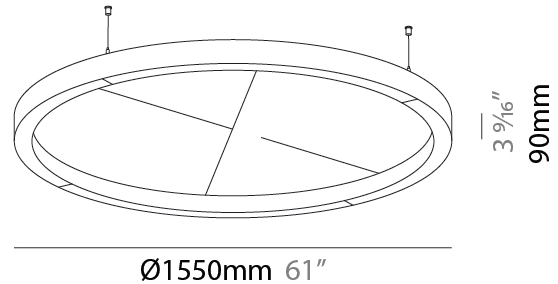

GENERAL

Series: Glorious Slim Acoustic
Brand: Prolicht
Division: Architectural
Mounting Type: Suspension
Mounting Location: Ceiling
Subcategory: Acoustic

PHYSICAL

Shape: Round
Length (mm): 1550
Length (in): 61
Width (mm): 90
Width (in): 3 9/16
Light Distribution: Direct
Diffuser: PMMA - Opal / Micro-Prism
Fixture Finish: SSR / BKV / CWI / CRY / HAB / UFT / ITA / RUA / FTG / MYG / LOD / PUS / FRO / FUP / KIA / POP / BLS / SPG / MEY / GOH / GUM / CHC / COM / ABZ / JAG / OBR / MOS / ROR
Accent Finish: ANC / ASH / BNA / BTC / BZE / CEL / EGG / EVG / FOG / FOS / FST / FUA / IRI / IRO / KHA / LIC / LIM / MER / MSN / MUS / ONX / PEA / PLU / POL / PPY / RAY / ROY / RST / STE / SWD / TAN / TAU
Fixture Material: Aluminum
Cable Details: 2 000mm / 78 3/4" or 6 000mm / 236 1/4" Transparent Cable

ELECTRICAL

Lamp Type: LED (Zhaga Standard)
Input Wattage (W): 104.2
Total Output Wattage (W): 94.5
Dimming: Non-Dimmable
Driver Included: Yes
Driver Location: Integrated
Driver Type: Constant Current - Universal
Driver Class: Class 2
Input Voltage (V): 120 - 277

LED

Color Temperature (°K): 2700 / 3000 / 3500 / 4000
Max. Delivered Lumen (lm): 12474 / 12777 / 9959 / 13535
Nominal Lumen (lm): 15910 / 16927 / 12702 / 17624
CRI: >90 CRI
Lamp Life (hrs): 50000

OPTICAL

RATINGS AND CERTIFICATIONS

Certified By: CSA Certified to UL and CSA Standards
IP rating: IP20