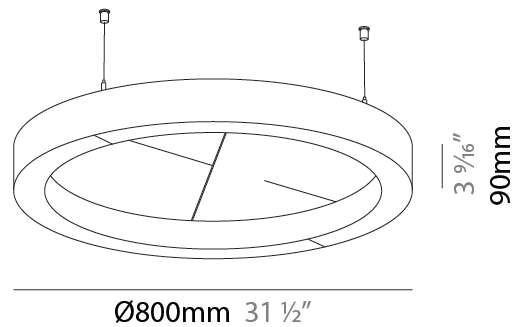

GENERAL

Series: Glorious Slim Acoustic
Brand: Prolicht
Division: Architectural
Mounting Type: Suspension
Mounting Location: Ceiling
Subcategory: Acoustic

PHYSICAL

Shape: Round
Length (mm): 800
Length (in): 31 1/2
Width (mm): 90
Width (in): 3 9/16
Light Distribution: Direct / Indirect
Weight (kg): 9.026
Weight (lbs): 19.90

Diffuser: [PMMA - Opal / Micro-Prism](#)
Fixture Finish: [SSR / BKV / CWI / CRY / HAB / UFT / ITA / RUA / FTG / MYG / LOD / PUS / FRO / FUP / KIA / POP / BLS / SPG / MEY / GOH / GUM / CHC / COM / ABZ / JAG / OBR / MOS / ROR](#)
Accent Finish: [ANC / ASH / BNA / BTC / BZE / CEL / EGG / EVG / FOG / FOS / FST / FUA / IRI / IRO / KHA / LIC / LIM / MER / MSN / MUS / ONX / PEA / PLU / POL / PPY / RAY / ROY / RST / STE / SWD / TAN / TAU](#)

Fixture Material: Aluminum
Cable Details: 2 000mm / 78 3/4" or 6 000mm / 236 1/4" [Transparent Cable](#)

ELECTRICAL

Lamp Type: LED (Zhaga Standard)
Input Wattage (W): 77
Total Output Wattage (W): 70
Dimming: [Non-Dimmable](#)
Driver Included: Yes
Driver Location: Integrated
Driver Type: Constant Current - Universal
Driver Class: Class 2
Input Voltage (V): 120 - 277

LED

Color Temperature (°K): [2700 / 3000 / 3500 / 4000](#)
Max. Delivered Lumen (lm): Max 9579
Nominal Lumen (lm): Max 12223
CRI: >90 CRI
Lamp Life (hrs): 50000

OPTICAL

RATINGS AND CERTIFICATIONS

Certified By: CSA Certified to UL and CSA Standards
IP rating: IP20